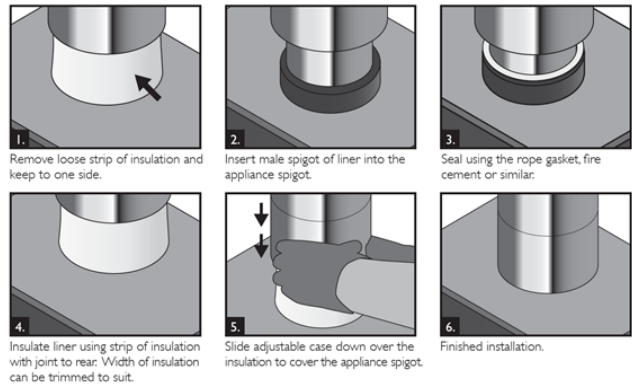

# ICS25 | DOUBLE WALL ADJUSTABLE STARTER SECTION

**AWARDS 2017 WINNER**

**Best Flueing and Ventilation Product**

Award Winning concept now available for the ICS range

Features	Benefits
<ul style="list-style-type: none"> <li>Adjustable Liner.</li> </ul>	<ul style="list-style-type: none"> <li>Adjustable liner allows for easy installation and removal of the appliance for inspection and maintenance.</li> </ul>
<ul style="list-style-type: none"> <li>Sliding case section.</li> </ul>	<ul style="list-style-type: none"> <li>Sliding case allows for easy installation and removal of the appliance for inspection and maintenance.</li> </ul>
<ul style="list-style-type: none"> <li>Smooth finish.</li> </ul>	<ul style="list-style-type: none"> <li>Gives excellent aesthetic appearance.</li> </ul>
<ul style="list-style-type: none"> <li>316L Stainless steel finish.</li> </ul>	<ul style="list-style-type: none"> <li>Corrosion-resistant.</li> </ul>