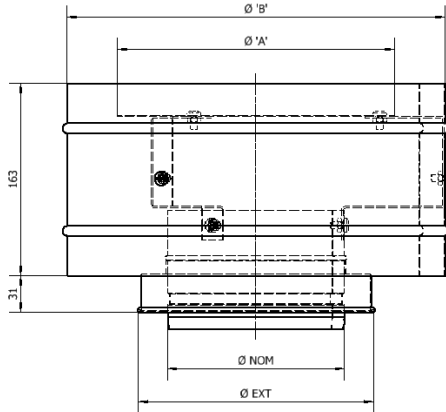

ICID PLUS | ROUND TERMINAL

Features

- Lightweight
- Allows termination of the flue

Benefits

- Easy to handle and install
- Offers extra protection in excessive rain.

Int Ø (mm)	125	150
Ext Ø (mm)	180	200
SAP Code Plain	154619	154621
List Price Plain	£92.46	£98.90
SAP Code Black	154620	154622
List Price Black	£94.26	£100.70